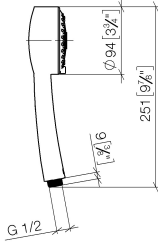

ST 050 304 6360

- shower with fixed riser projection 420mm
- Rain shower: PURE RAIN, max. flow rate 14 l/min (at 3 bar)
- Function from: 8 l/min
- rain shower Ø 200 mm
- rain shower with anti-scale system
- Hand shower: Three or five settings: COMPACT RAIN, COMPACT SOFT FLOW, COMPACT AQUAPRESSURE FLOW, max. flow rate 9 l/min (at 3 bar)
- spray head Ø 95mm
- rotary diverter for fixed-riser shower/hand shower
- height of fittings up to rain shower (bottom edge) 985mm
- height of fittings up to top edge of elbow 1160mm
- two-part push-on rosette Ø 65 mm
- rosette for shower holder Ø 65mm
- rosette for wall mounting Ø 60mm
- gauge 150 mm - 13 mm
- metal shower hose 1250mm with integrated anti-twist protection
- 1/2" connection
- Pipe diameter 20 mm

MADISON Showerpipe with shower thermostat - Brushed Dark Platinum

MADISON

ST 050 304 6360

ST 050 304 6360

mm [inches]

Flow rate chart

Certificates

LGA_18610.

ST 050 304 6360

- shower with fixed riser projection 420mm
- rain shower Ø 200 mm
- rain shower with anti-scale system
- max. rainshower flow 14 l/min
- Function from: 8 l/min
- rotary diverter for fixed-riser shower/hand shower
- height of fittings up to rain shower (bottom edge) 985mm
- height of fittings up to top edge of elbow 1160mm
- two-part push-on rosette Ø 65 mm
- rosette for shower holder Ø 65mm
- rosette for wall mounting Ø 60mm
- gauge 150 mm - 13 mm
- metal shower hose 1250mm with integrated anti-twist protection
- 1/2" connection
- Pipe diameter 20 mm