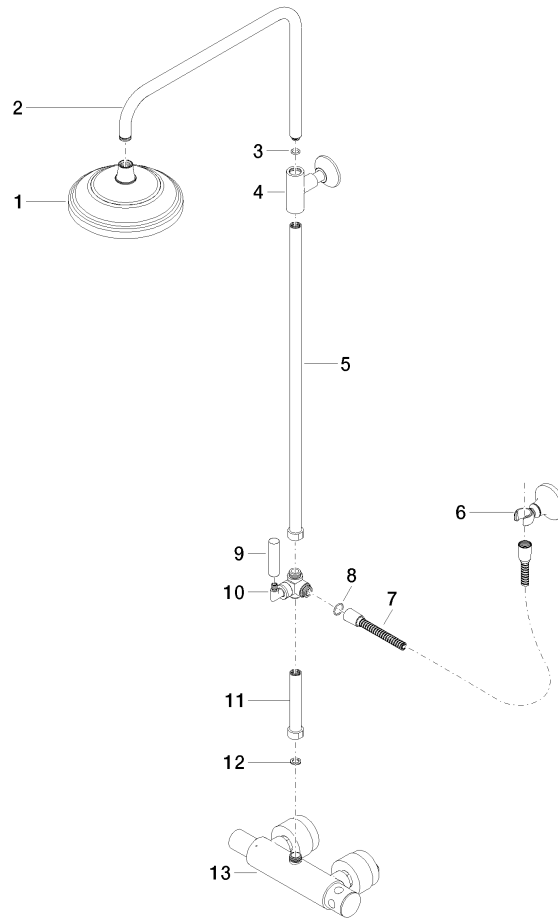

ST 050 304 6360

- shower with fixed riser projection 420mm
- rain shower Ø 200 mm
- rain shower with anti-scale system
- max. rainshower flow 14 l/min
- Function from: 8 l/min
- rotary diverter for fixed-riser shower/hand shower
- height of fittings up to rain shower (bottom edge) 985mm
- height of fittings up to top edge of elbow 1160mm
- two-part push-on rosette Ø 65 mm
- rosette for shower holder Ø 65mm
- rosette for wall mounting Ø 60mm
- gauge 150 mm - 13 mm
- metal shower hose 1250mm with integrated anti-twist protection
- 1/2" connection
- Pipe diameter 20 mm

Intrinsic protection against back flow.

NOTE: The handles must be ordered separately from the fittings!

MADISON Showerpipe with shower thermostat - Brushed Dark Platinum

MADISON

ST 050 304 6360

ST 050 304 6360

Flow rate chart

Certificates

LGA_38665.

ST 050 304 6360

Parts for other finishes can be found here: [Chrome](#)

Spare parts list

No.	Item Number	Name	Quantity used	Delivery time
1	04 12 05 038 01-99	shower	1	30
2	04 28 22 101 20-99	spout	1	30
3	90 14 10 011 00 90	seal	1	2
4	90 17 11 037 01-99	holder	1	30
5	90 28 22 104 00-99	pipe	1	30
6	90 17 09 045 01-99	diverter	1	30
7	09 30 30 064-99	screw	1	30
8	09 18 20 011-99	base	1	30
9	09 28 22 013 90	pipe	1	2
10	11 170 370-99	MADISON Lever insert - Brushed Dark Platinum	1	30
11	09 30 30 062-99	screw	1	30
12	09 14 10 122 90	seal	1	2
13	28 104 970-99	Metal shower hose 1/2" x 1/2" x 1250 mm - Brushed Dark Platinum	1	2
14	28 050 410-99	holder	1	60
15	90 28 22 103 00-99	pipe	1	30
16	90 14 20 002 00 90	seal	1	2
17	04 17 01 044 01-99	fitting	1	30