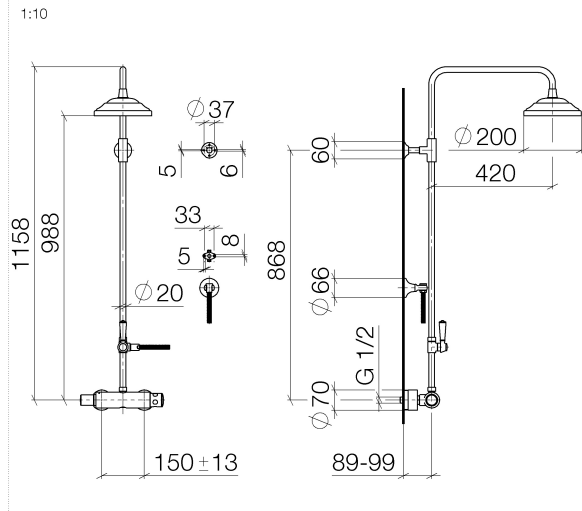

ST 050 304 6360

- shower with fixed riser projection 420mm
- rain shower Ø 200 mm
- rain shower with anti-scale system
- max. rainshower flow 14 l/min
- Function from: 8 l/min
- rotary diverter for fixed-riser shower/hand shower
- height of fittings up to rain shower (bottom edge) 985mm
- height of fittings up to top edge of elbow 1160mm
- two-part push-on rosette Ø 65 mm
- rosette for shower holder Ø 65mm
- rosette for wall mounting Ø 60mm
- gauge 150 mm - 13 mm
- metal shower hose 1250mm with integrated anti-twist protection
- 1/2" connection
- Pipe diameter 20 mm

Intrinsic protection against back flow.

NOTE: The handles must be ordered separately from the fittings!

MADISON Showerpipe with shower thermostat - Brushed Dark Platinum

MADISON

ST 050 304 6360

ST 050 304 6360

Flow rate chart

Certificates

LGA_38665.

ST 050 304 6360

Parts for other finishes can be found here: [Chrome](#)

Spare parts list

No.	Item Number	Name	Quantity used	Delivery time
1	04 12 05 038 01-99	shower	1	30
2	04 28 22 101 20-99	spout	1	30
3	90 14 10 011 00 90	seal	1	2
4	90 17 11 037 01-99	holder	1	30
5	90 28 22 104 00-99	pipe	1	30
6	90 17 09 045 01-99	diverter	1	30
7	09 30 30 064-99	screw	1	30
8	09 18 20 011-99	base	1	30
9	09 28 22 013 90	pipe	1	2
10	11 170 370-99	MADISON Lever insert - Brushed Dark Platinum	1	30
11	09 30 30 062-99	screw	1	30
12	09 14 10 122 90	seal	1	2
13	28 104 970-99	Metal shower hose 1/2" x 1/2" x 1250 mm - Brushed Dark Platinum	1	2
14	28 050 410-99	holder	1	60
15	90 28 22 103 00-99	pipe	1	30
16	90 14 20 002 00 90	seal	1	2
17	04 17 01 044 01-99	fitting	1	30